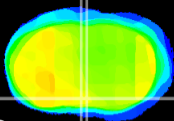

Coronal

Sagittal-R

Sagittal-L

ViBriSM: CX26246
Horizontal

MPA