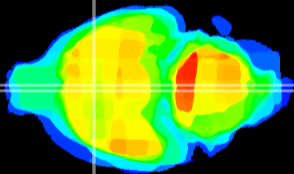

Coronal

Sagittal-R

Sagittal-L

ViBriSM: CX26246
Horizontal

MPA