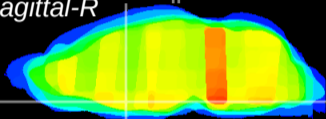

Coronal

Sagittal-R

Sagittal-L

ViBriSM: CX26246
Horizontal

MPA