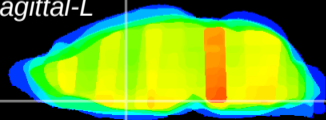

Coronal

Sagittal-R

Sagittal-L

ViBriSM: CX26246
Horizontal

MPA