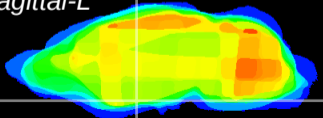

Coronal

Sagittal-R

Sagittal-L

ViBrism: CX26251
Horizontal

S0