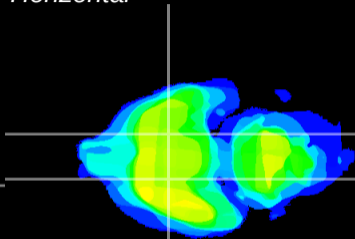

Coronal

Sagittal-R

Sagittal-L

ViBrism: CX26251
Horizontal

S0