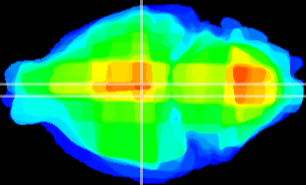

Coronal

Sagittal-R

Sagittal-L

ViBrism: CX26269
Horizontal

DM