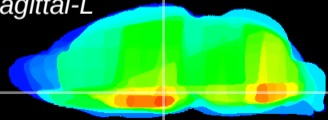

Coronal

Sagittal-R

Sagittal-L

ViBrism: CX26269
Horizontal

DM