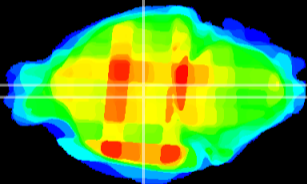

Coronal

Sagittal-R

Sagittal-L

ViBrism: CX26280
Horizontal

DM