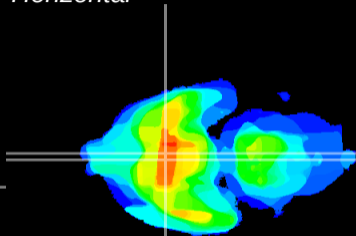

Coronal

Sagittal-R

Sagittal-L

ViBrism: CX26280
Horizontal

SCN