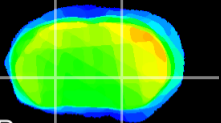

Coronal

Sagittal-R

Sagittal-L

ViBriSM: CX26281
Horizontal

GP