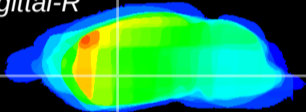

Coronal

Sagittal-R

Sagittal-L

ViBriSM: CX26281
Horizontal

GP