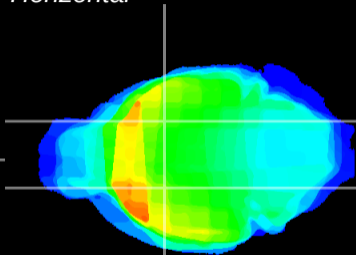

Coronal

Sagittal-R

Sagittal-L

ViBriSM: CX26281
Horizontal

GP