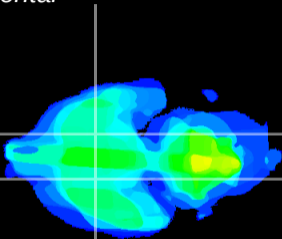

Coronal

Sagittal-R

Sagittal-L

ViBriSM: CX26293
Horizontal

S0