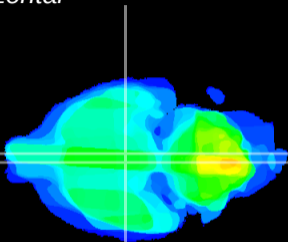

Coronal

Sagittal-R

Sagittal-L

ViBrism: CX26293
Horizontal

VMH