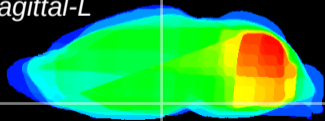

Coronal

Sagittal-R

Sagittal-L

ViBrism: CX26293
Horizontal

VMH