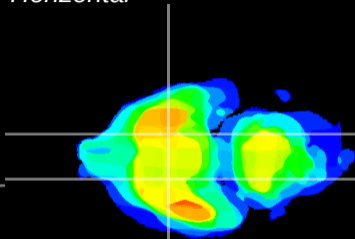

Coronal

Sagittal-R

Sagittal-L

ViBrism: CX26296
Horizontal

S0