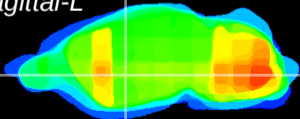

Coronal

Sagittal-R

Sagittal-L

ViBriSM: CX26298
Horizontal

GP