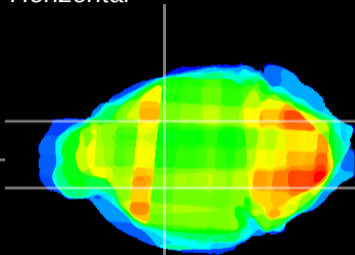

Coronal

Sagittal-R

Sagittal-L

ViBriSM: CX26298
Horizontal

GP