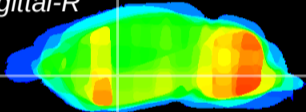

Coronal

Sagittal-R

Sagittal-L

ViBriSM: CX26298
Horizontal

GP