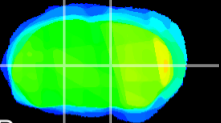

Coronal

Sagittal-R

Sagittal-L

ViBrism: CX26303
Horizontal

VA/VL