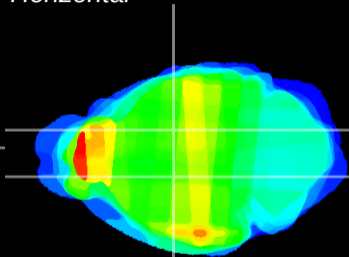

Coronal

Sagittal-R

Sagittal-L

ViBrism: CX26303
Horizontal

VA/VL