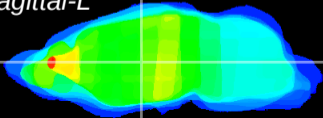

Coronal

Sagittal-R

Sagittal-L

ViBrism: CX26303
Horizontal

VA/VL