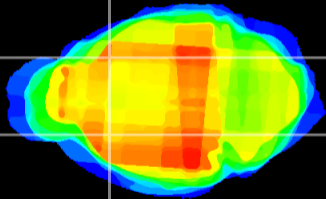

Coronal

Sagittal-R

Sagittal-L

ViBriSM: CX26308  
Horizontal

CPU lateral