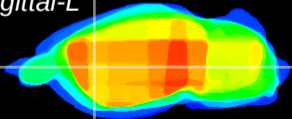

Coronal

Sagittal-R

Sagittal-L

ViBriSM: CX26308  
Horizontal

CPU lateral