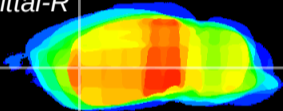

Coronal

Sagittal-R

Sagittal-L

ViBriSM: CX26308  
Horizontal

CPU lateral