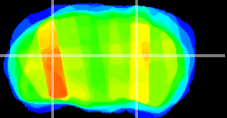

Coronal

Sagittal-R

Sagittal-L

ViBrism: CX26327
Horizontal

LG