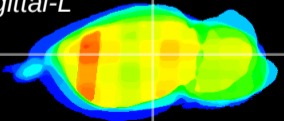

Coronal

Sagittal-R

Sagittal-L

ViBrism: CX26327
Horizontal

LG