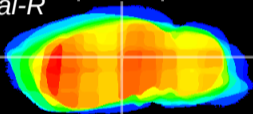

Coronal

Sagittal-R

Sagittal-L

ViBrism: CX26327
Horizontal

LG