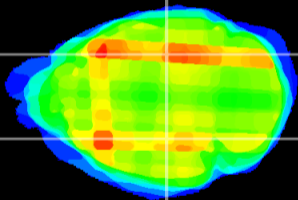

Coronal

Sagittal-R

Sagittal-L

ViBrism: CX26327
Horizontal

LG