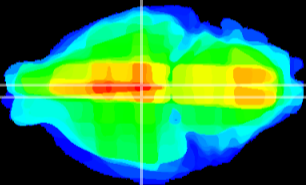

Coronal

Sagittal-R

Sagittal-L

ViBrism: CX26337
Horizontal

DM