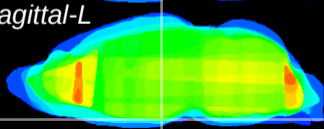

Coronal

Sagittal-R

Sagittal-L

ViBrism: CX26362
Horizontal

ME