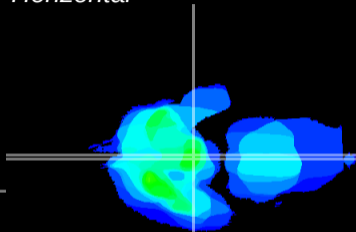

Coronal

Sagittal-R

Sagittal-L

ViBrism: CX26362
Horizontal

ME