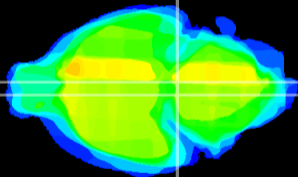

Coronal

Sagittal-R

Sagittal-L

ViBrism: CX26363
Horizontal

Pn