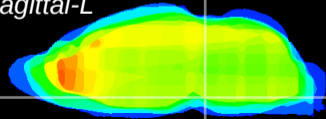

Coronal

Sagittal-R

Sagittal-L

ViBrism: CX26363
Horizontal

Pn