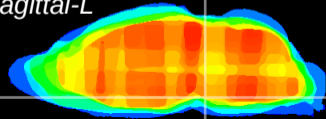

Coronal

Sagittal-R

Sagittal-L

ViBrisM: CX26364
Horizontal

Pn