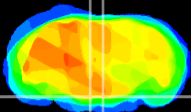

Coronal

Sagittal-R

Sagittal-L

ViBrisM: CX26364
Horizontal

Pn