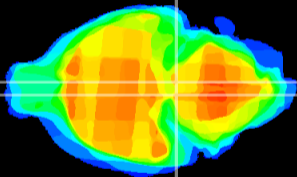

Coronal

Sagittal-R

Sagittal-L

ViBrisM: CX26364
Horizontal

Pn