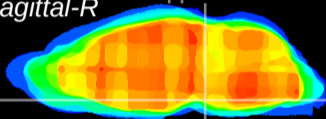

Coronal

Sagittal-R

Sagittal-L

ViBrisM: CX26364
Horizontal

Pn