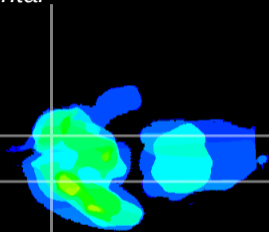

Coronal

Sagittal-R

Sagittal-L

ViBris: CX26364
Horizontal

Tu