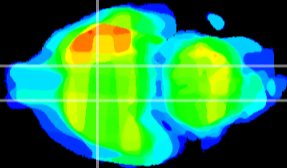

Coronal

Sagittal-R

Sagittal-L

ViBrisM: CX26375
Horizontal

LH