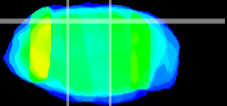

Coronal

Sagittal-R

Sagittal-L

ViBrisM: CX26376
Horizontal

IC