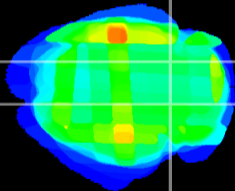

Coronal

Sagittal-R

Sagittal-L

ViBrisM: CX26376
Horizontal

IC