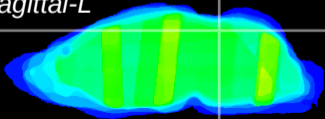

Coronal

Sagittal-R

Sagittal-L

ViBrisM: CX26376
Horizontal

IC