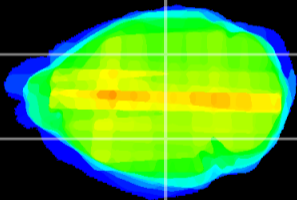

Coronal

Sagittal-R

Sagittal-L

ViBrism: CX26390
Horizontal

LG