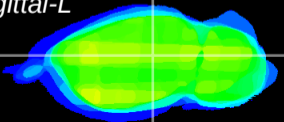

Coronal

Sagittal-R

Sagittal-L

ViBrism: CX26390
Horizontal

LG