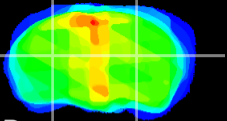

Coronal

Sagittal-R

Sagittal-L

ViBrism: CX26390
Horizontal

LG