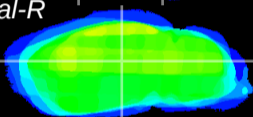

Coronal

Sagittal-R

Sagittal-L

ViBrism: CX26390
Horizontal

LG