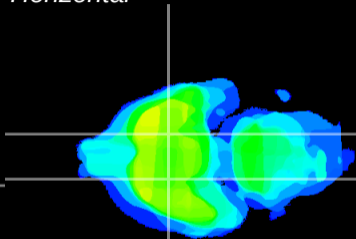

Coronal

Sagittal-R

Sagittal-L

ViBrism: CX26420
Horizontal

S0