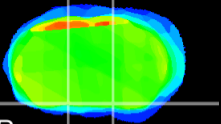

Coronal

Sagittal-R

Sagittal-L

ViBrism: CX26420
Horizontal

S0