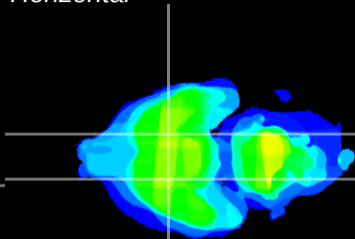

Coronal

Sagittal-R

Sagittal-L

ViBrism: CX26422
Horizontal

S0