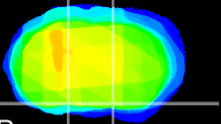

Coronal

Sagittal-R

Sagittal-L

ViBrism: CX26422
Horizontal

S0