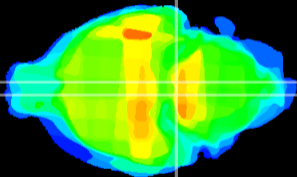

Coronal

Sagittal-R

Sagittal-L

ViBrism: CX26424
Horizontal

Pn