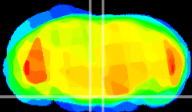

Coronal

Sagittal-R

Sagittal-L

ViBrism: CX26424
Horizontal

Pn