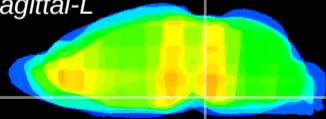

Coronal

Sagittal-R

Sagittal-L

ViBrism: CX26424
Horizontal

Pn