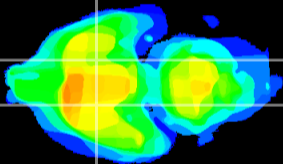

*Coronal*

*Sagittal-R*

*Sagittal-L*

ViBrism: CX26429  
*Horizontal*

S0