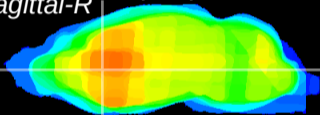

Coronal

Sagittal-R

Sagittal-L

ViBris: CX26430
Horizontal

CPU medial