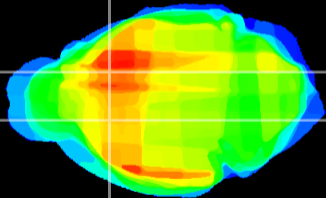

Coronal

Sagittal-R

Sagittal-L

ViBris: CX26430
Horizontal

CPU medial