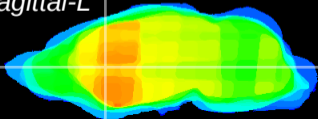

Coronal

Sagittal-R

Sagittal-L

ViBris: CX26430
Horizontal

CPU medial