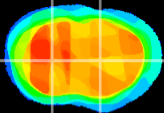

Coronal

Sagittal-R

Sagittal-L

ViBris: CX26430
Horizontal

CPU medial