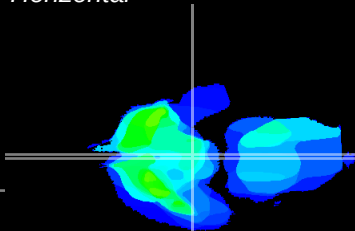

Coronal

Sagittal-R

Sagittal-L

ViBrism: CX26432
Horizontal

ME