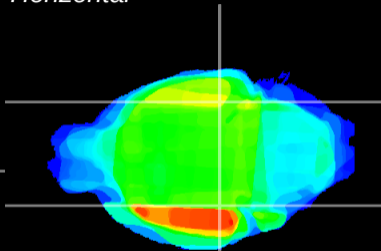

Coronal

Sagittal-R

Sagittal-L

ViBrism: CX26440
Horizontal

ventral S