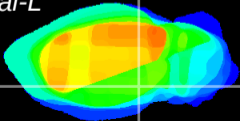

Coronal

Sagittal-R

Sagittal-L

ViBrism: CX26440
Horizontal

ventral S