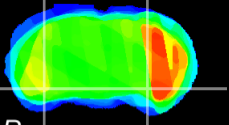

Coronal

Sagittal-R

Sagittal-L

ViBrism: CX26440
Horizontal

ventral S