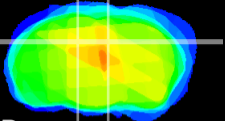

Coronal

Sagittal-R

Sagittal-L

ViBrism: CX26447
Horizontal

DG