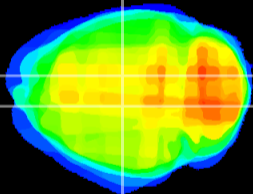

Coronal

Sagittal-R

Sagittal-L

ViBrism: CX26447
Horizontal

DG