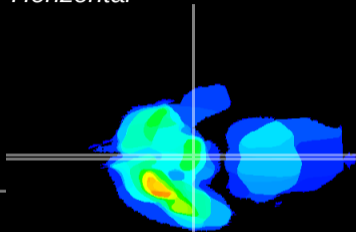

Coronal

Sagittal-R

Sagittal-L

ViBrism: CX26448
Horizontal

ME