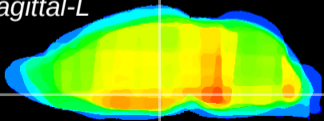

Coronal

Sagittal-R

Sagittal-L

ViBrism: CX26470
Horizontal

DM