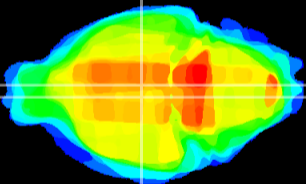

Coronal

Sagittal-R

Sagittal-L

ViBrism: CX26470
Horizontal

DM