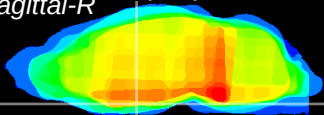

Coronal

Sagittal-R

Sagittal-L

ViBrism: CX26470
Horizontal

S0