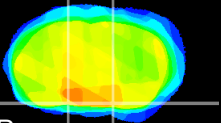

Coronal

Sagittal-R

Sagittal-L

ViBrism: CX26470
Horizontal

S0