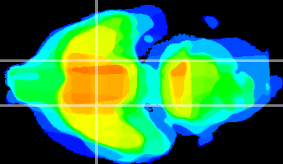

Coronal

Sagittal-R

Sagittal-L

ViBrism: CX26470
Horizontal

S0