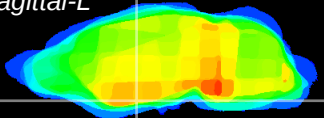

Coronal

Sagittal-R

Sagittal-L

ViBrism: CX26470
Horizontal

S0