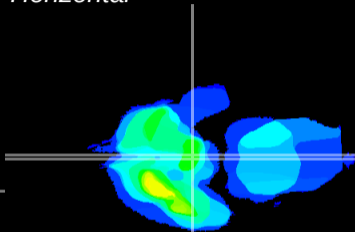

Coronal

Sagittal-R

Sagittal-L

ViBrism: CX26472
Horizontal

ME