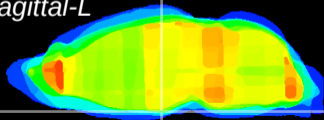

Coronal

Sagittal-R

Sagittal-L

ViBrism: CX26472
Horizontal

ME