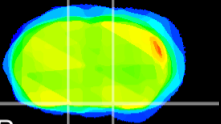

Coronal

Sagittal-R

Sagittal-L

ViBrism: CX26472  
Horizontal

S0