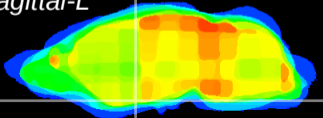

Coronal

Sagittal-R

Sagittal-L

ViBrism: CX26472  
Horizontal

S0