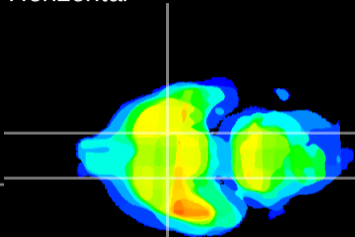

Coronal

Sagittal-R

Sagittal-L

ViBrism: CX26472  
Horizontal

S0