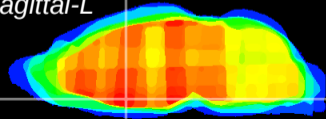

Coronal

Sagittal-R

Sagittal-L

ViBriSm: CX26500  
Horizontal

MPA