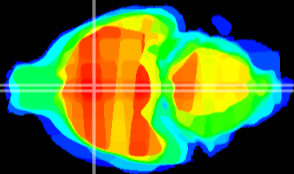

Coronal

Sagittal-R

Sagittal-L

ViBriSm: CX26500  
Horizontal

MPA