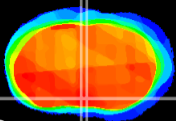

Coronal

Sagittal-R

Sagittal-L

ViBriSm: CX26500  
Horizontal

MPA