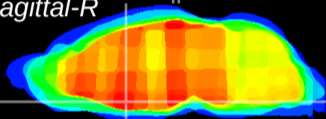

Coronal

Sagittal-R

Sagittal-L

ViBriSm: CX26500  
Horizontal

MPA