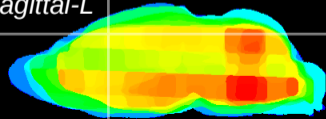

Coronal

Sagittal-R

Sagittal-L

ViBris: CX26511  
Horizontal

Cx motor