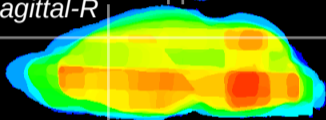

Coronal

Sagittal-R

Sagittal-L

ViBris: CX26511  
Horizontal

Cx motor