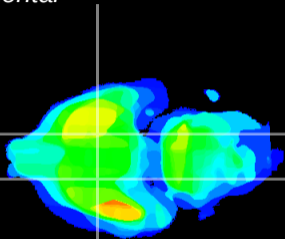

Coronal

Sagittal-R

Sagittal-L

ViBrism: CX26520
Horizontal

S0