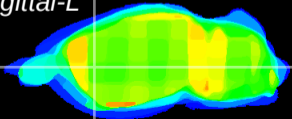

Coronal

Sagittal-R

Sagittal-L

ViBrism: CX26522
Horizontal

CPU lateral