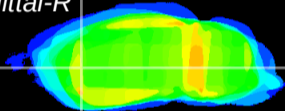

Coronal

Sagittal-R

Sagittal-L

ViBrism: CX26522
Horizontal

CPU lateral