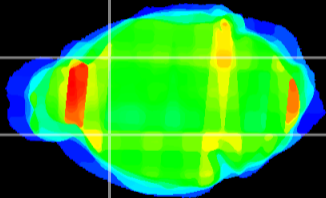

Coronal

Sagittal-R

Sagittal-L

ViBrism: CX26522
Horizontal

CPU lateral