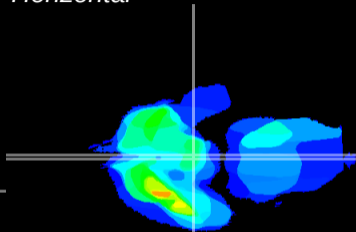

Coronal

Sagittal-R

Sagittal-L

ViBrism: CX26522
Horizontal

ME