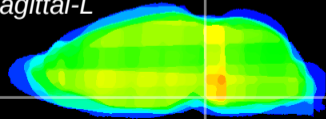

Coronal

Sagittal-R

Sagittal-L

ViBrism: CX26529
Horizontal

Pn