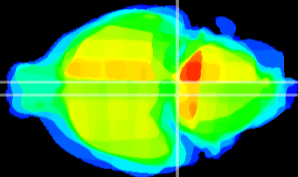

Coronal

Sagittal-R

Sagittal-L

ViBrism: CX26529
Horizontal

Pn