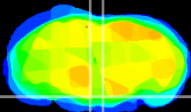

Coronal

Sagittal-R

Sagittal-L

ViBrism: CX26529
Horizontal

Pn