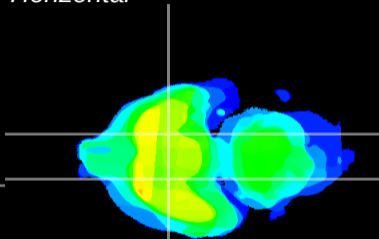

Coronal

Sagittal-R

Sagittal-L

ViBrism: CX26536
Horizontal

S0