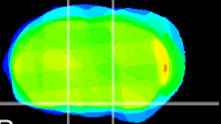

Coronal

Sagittal-R

Sagittal-L

ViBrism: CX26536
Horizontal

S0