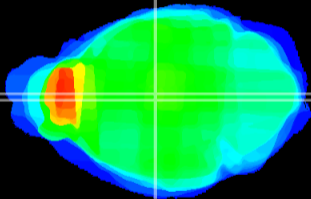

Coronal

Sagittal-R

Sagittal-L

ViBrism: CX26557
Horizontal

MD