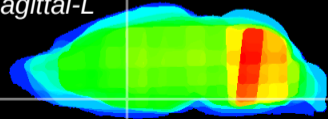

Coronal

Sagittal-R

Sagittal-L

ViBrism: CX26567
Horizontal

MPA