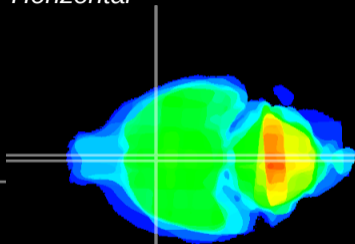

Coronal

Sagittal-R

Sagittal-L

ViBrism: CX26567
Horizontal

MPA