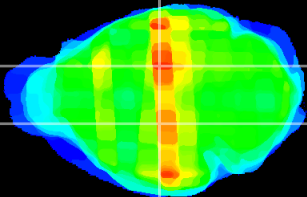

Coronal

Sagittal-R

Sagittal-L

ViBrism: CX26568
Horizontal

VPM/VPL