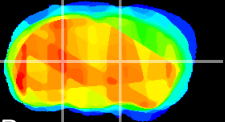

Coronal

Sagittal-R

Sagittal-L

ViBrism: CX26568
Horizontal

VPM/VPL