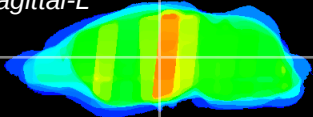

Coronal

Sagittal-R

Sagittal-L

ViBrism: CX26568
Horizontal

VPM/VPL