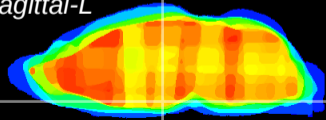

Coronal

Sagittal-R

Sagittal-L

ViBrism: CX26571
Horizontal

VMH