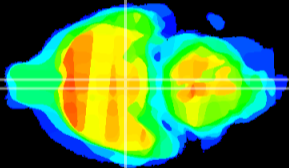

Coronal

Sagittal-R

Sagittal-L

ViBrism: CX26571
Horizontal

VMH