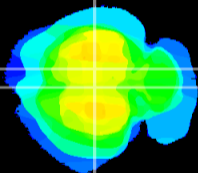

Coronal

Sagittal-R

Sagittal-L

ViBrism: CX26573
Horizontal

RS