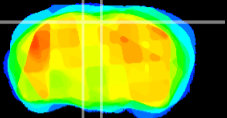

Coronal

Sagittal-R

Sagittal-L

ViBrism: CX26573
Horizontal

RS