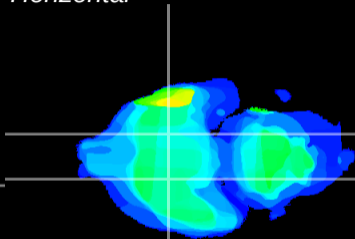

Coronal

Sagittal-R

Sagittal-L

ViBrism: CX26578
Horizontal

S0