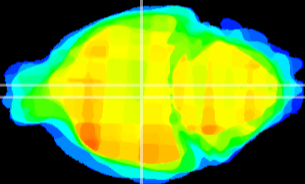

Coronal

Sagittal-R

Sagittal-L

ViBrism: CX26612
Horizontal

DM