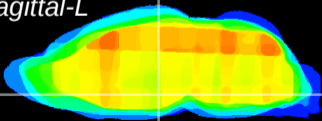

Coronal

Sagittal-R

Sagittal-L

ViBrism: CX26612
Horizontal

DM