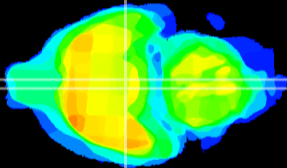

Coronal

Sagittal-R

Sagittal-L

ViBrism: CX26612
Horizontal

VMH