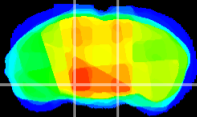

Coronal

Sagittal-R

Sagittal-L

ViBrism: CX26619
Horizontal

SN