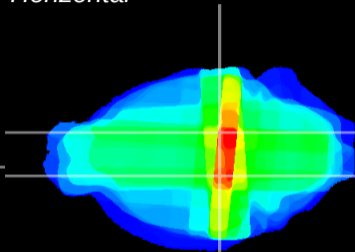

Coronal

Sagittal-R

Sagittal-L

ViBrism: CX26619
Horizontal

SN